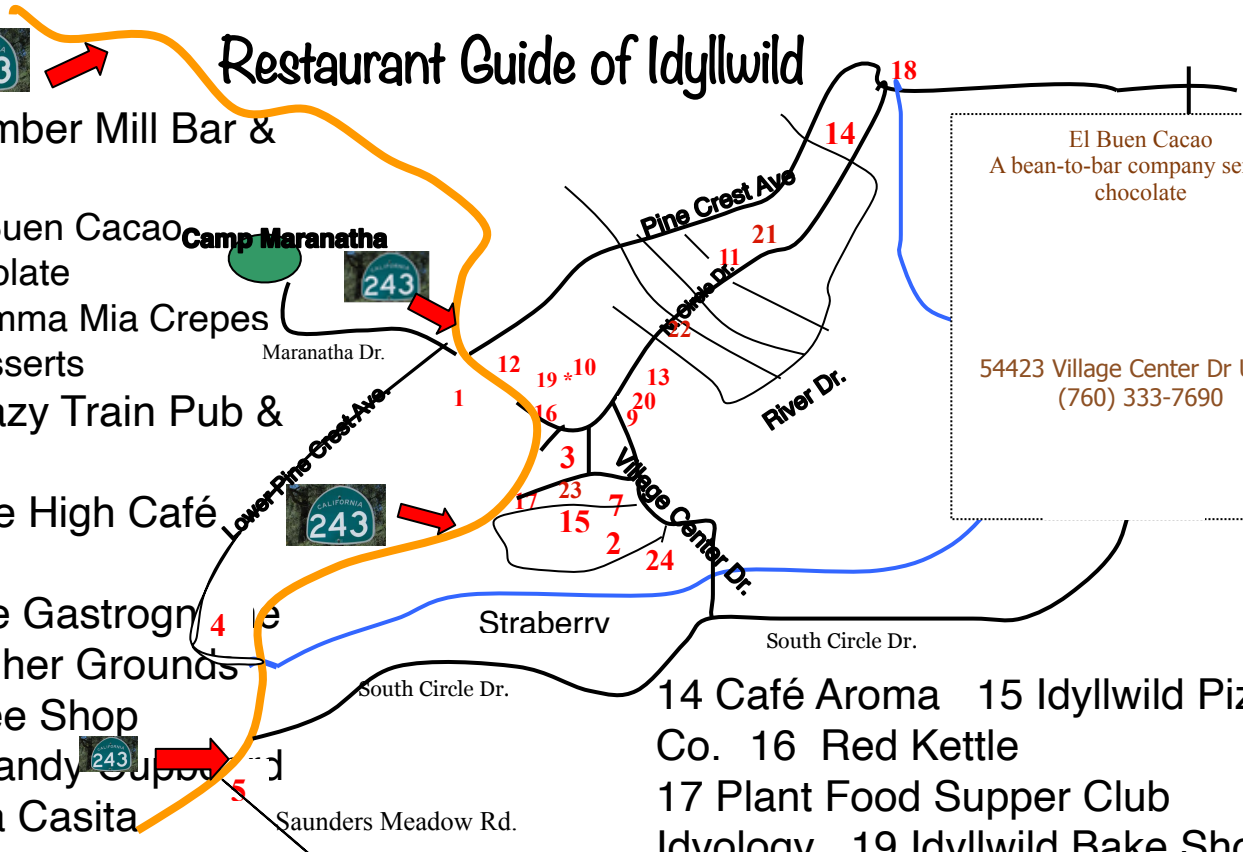

Restaurant Guide of Idyllwild

1 Lumber Mill Bar & Grill

2 El Buen Cacao Chocolate

3 Mamma Mia Crepes & Desserts

4 Crazy Train Pub & Grill

5 Mile High Café

6

7 The Gastrognome

9 Higher Grounds Coffee Shop

10 Candy Cupboard

11 La Casita

Camp Maranatha

Maranatha Dr.

Lower Pine Crest Ave

Lower Pine Crest Ave

South Circle Dr.

Saunders Meadow Rd.

Pine Crest Ave

South Circle Dr.

River Dr.

Straberrv

South Circle Dr.

- 14 Café Aroma
- 15 Idyllwild Pizza Co.
- 16 Red Kettle
- 17 Plant Food Supper Club
- 18 Idyology
- 19 Idyllwild Bake Shop

El Buen Cacao
A bean-to-bar company serving chocolate

54423 Village Center Dr Unit 4
(760) 333-7690